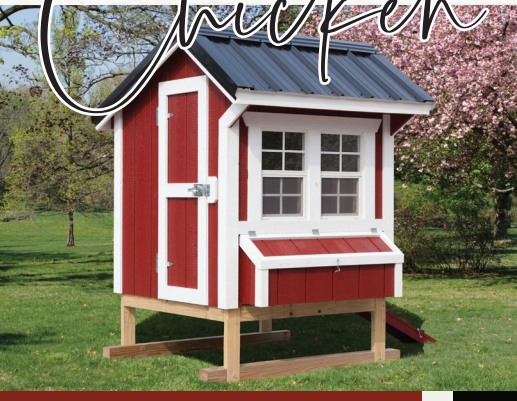

STANDARD STOCK COLORS

Chicken Coop Colors

Ohio Outdoor Structures

PAINT COLORS

Red - White & Black Metal