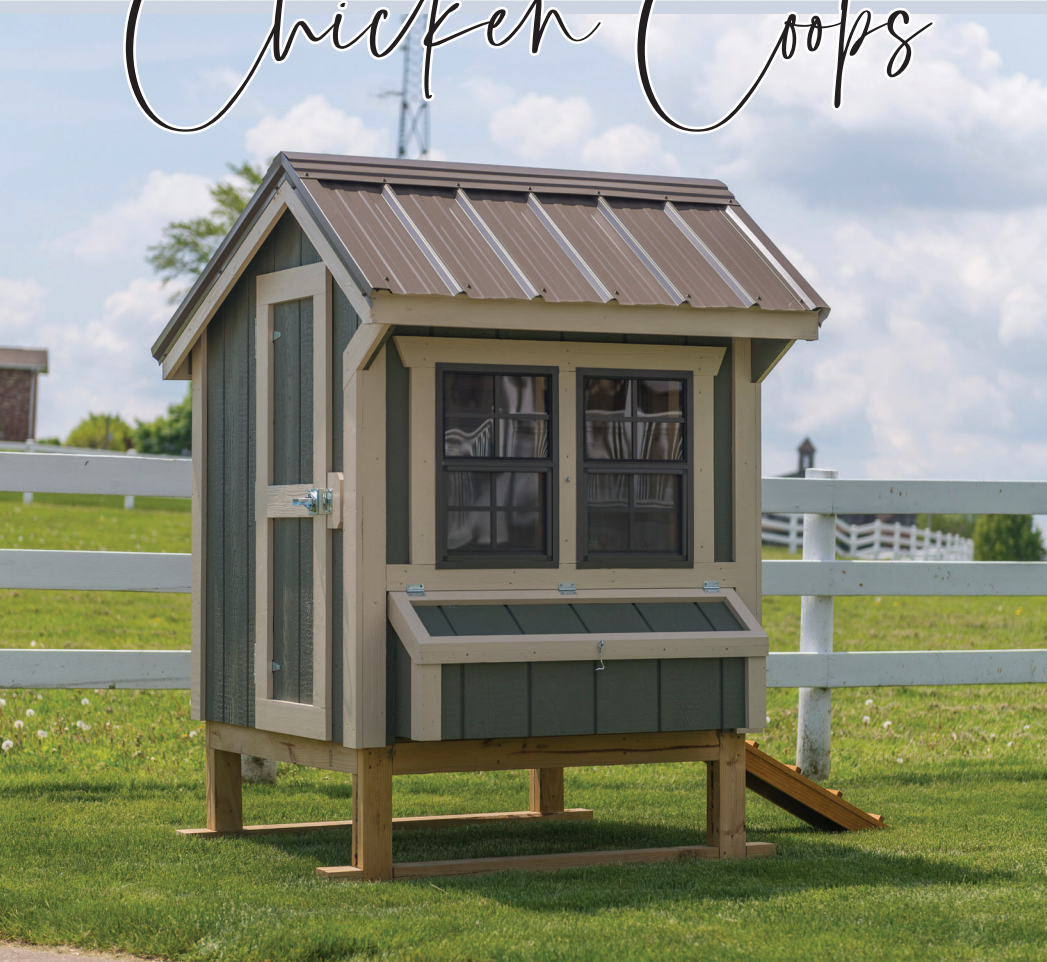

Chicken Coops

Ohio Outdoor Structures

with outside egg collection boxes

FEATURES:

Easy outside egg collection

Roost on inside

Vent in rear wall

Chicken entrance door with ramp

Available

with or without
outside run

with outside egg collection boxes

Chicken Coops

**4'X4' CHICKEN COOP
WITH OUTSIDE EGG
COLLECTION**

Avocado with Almond Trim
Bronze Metal Roof

**4'X4' CHICKEN COOP
WITH OUTSIDE
EGG COLLECTION &
OPTIONAL OUTSIDE RUN**

Red with Clay Trim
Bronze Metal Roof

**4'X6' CHICKEN COOP
WITH OUTSIDE EGG
COLLECTION**

Graphite with Buckskin Trim
Galvalume Metal Roof

**6'X8' CHICKEN COOP
WITH OUTSIDE EGG
COLLECTION**

Almond with Buckskin Trim
Red Metal Roof

**4'X6' CHICKEN COOP
WITH OUTSIDE EGG
COLLECTION**

is also available with outside run.
NOT PICTURED

**6'X8' CHICKEN COOP
WITH OUTSIDE
EGG COLLECTION &
OUTSIDE RUN**

Red with Clay Trim
Bronze Metal Roof

A FRAME *Chicken Coops*