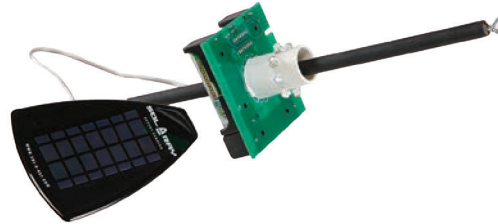

SOLAR

Solar Accent Light

SAL

Solar Light will turn on at dusk and turn off at dawn. Switch light between rotating feature and solid on. Solar powered and does not require electric.

REVOLVING

Large Revolving Light